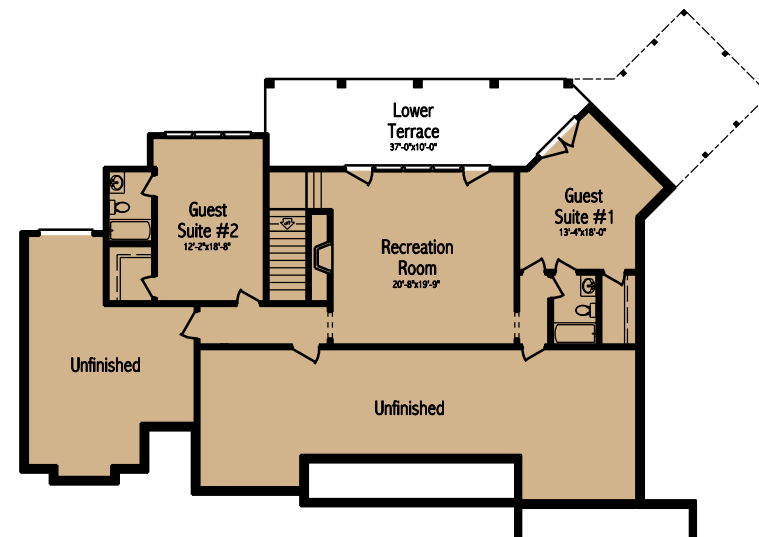

MAIN LIVING	2540
BASEMENT LIVING	1312
TOTAL LIVING	3852
GARAGE	911
FRONT PORCH	115
REAR PORCH	550
LOWER TERRACE	339
BASEMENT UNFINISHED	1118
TOTAL UNDER ROOF	6885

Currahee Home Builders

Mike Elrod

706-765-7577