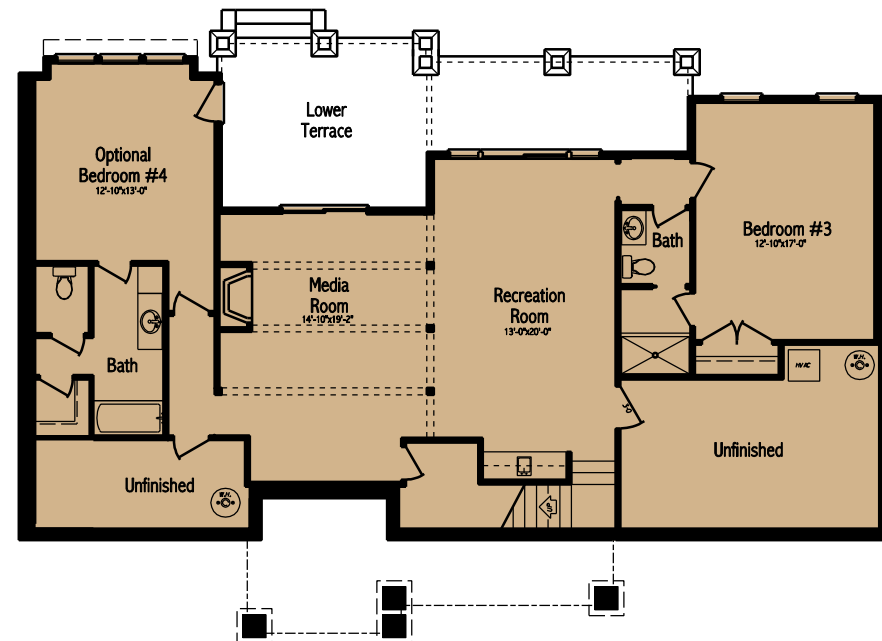

MAIN LIVING	1819
BASEMENT LIVING	1343
TOTAL LIVING	3194
GARAGE	616
FRONT PORCH	160
REAR PORCH	305
LOWER TERRACE	309
BASEMENT UNFINISHED	345
TOTAL UNDER ROOF	4961

Currahee Home Builders

Mike Elrod

706-765-7577